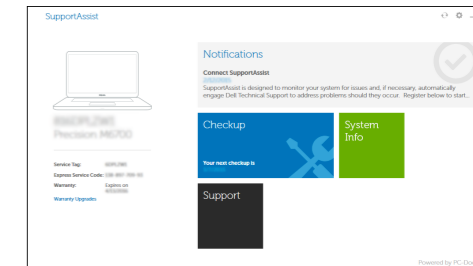

SupportAssist

Check and update your computer

Tjek og opdater din computer
Tarkista ja päivitä tietokoneesi
Kontroller og oppdater datamaskinen
Kontrollera och uppdatera din dator